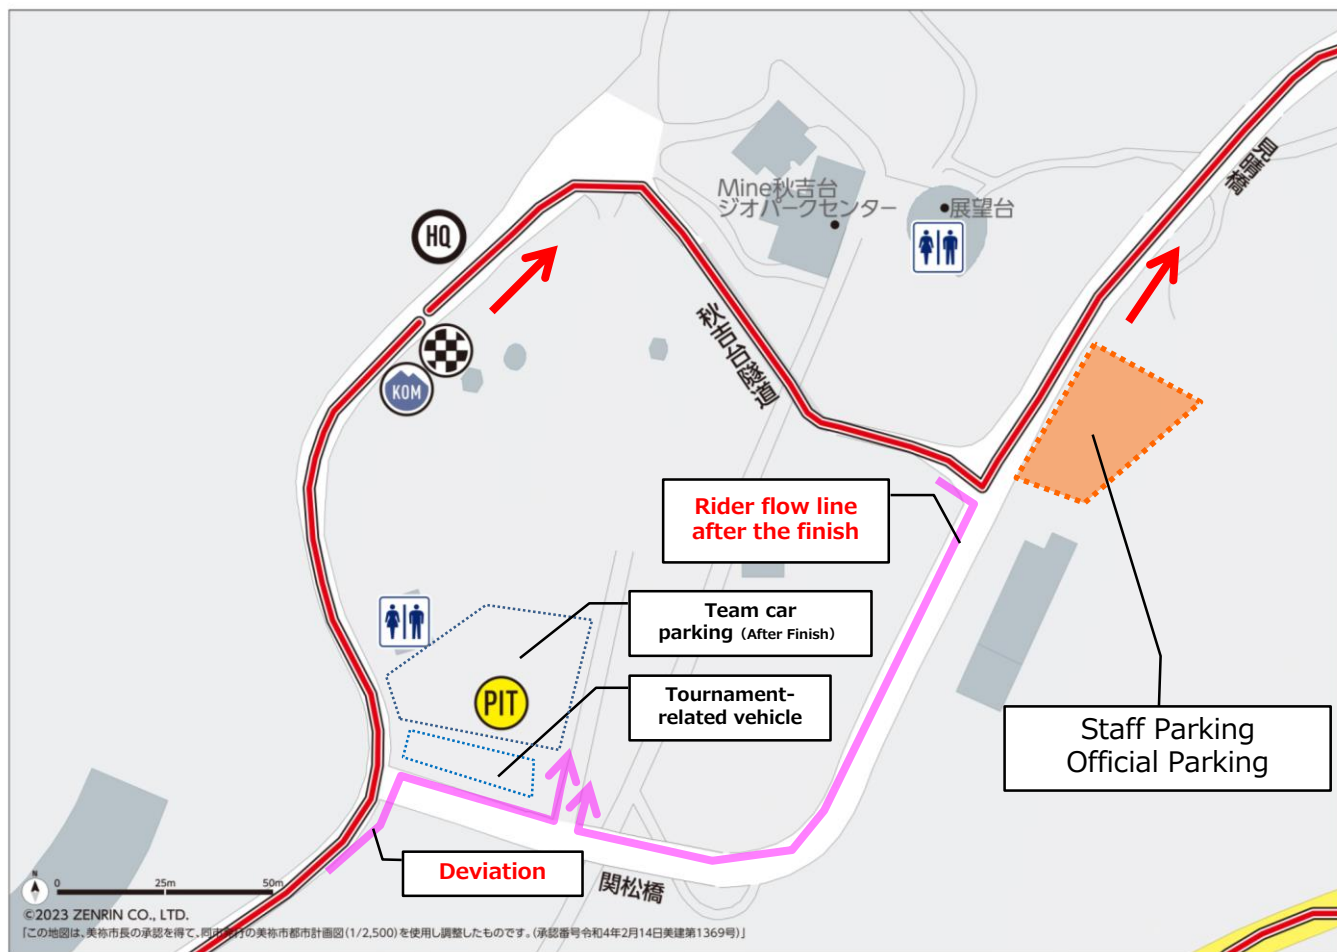

Finish Location フィニッシュ地点

Time 時間	Event イベント
13:30	1st place rider finish 先頭ライダーフィニッシュ
14:00	End of competition レース 終了
14:00	Move to main venue メイン会場へ移動
14:20	Awards ceremony 表彰式
-16:00	End of Road Closure 交通規制解除

Please follow the instructions of staff members when moving vehicles after the finish. Overseas teams are requested to park the team car they used, leave the car keys in the car, collect all luggage, and move to the bus provided by the organizer.

フィニッシュ後の車両移動は、スタッフの指示に従ってください。

海外チームは、使用したチームカーは駐車し、車のキーを車内に置いたままで、荷物をすべて回収して、主催者の用意したバスで移動をお願いします。